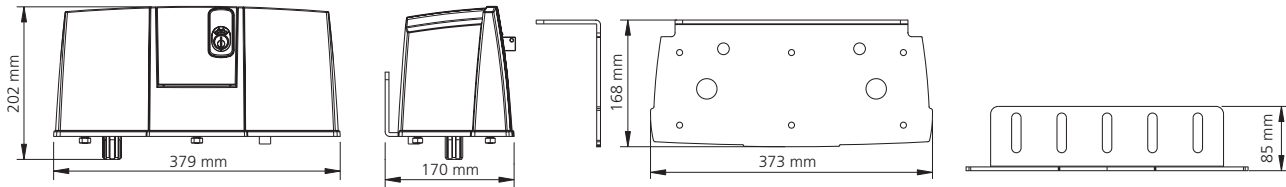

BLITZ 24V:

24 VDC version for swing gates with leaves weighing up to 800 kg. Ideal for intensive use

Technical features

Blitz models	Blitz 24V (22E002)	Blitz 120V (22E003)	Blitz 230V (22E001)
Power supply	24 VDC	120 V - 60 Hz	230 V - 50 Hz
Idling current	1,5 A	3,8 A	1,8 A
Full load current	1,5 A	4,5 A	2,5 A
Max. power	45 W	400 W	400 W
Capacitor	-	30 µF	8 µF
Operating speed	1,2÷1,8 Rpm	1,9 Rpm	1,6 Rpm
Torque	320 Nm	340 Nm	340 Nm
Working temperature	-30 / +60 °C	-30 / +60 °C	-30 / +60 °C
Thermoprotection	-	140 °C	140 °C
Protection	IP 34	IP 34	IP 34
Working cycle	80 %	20 %	20 %
Motor weight	14,6 Kg	14,6 Kg	14,6 Kg

Operating limits	
Leaf length (m)	Weight (Kg)
3	500
2,5	600
2	800

Swing Gates

Dimensions

Guide to residential installation

The installation of safety edges on fixed parts or moving leaves is essential in cases where a comprehensive risk analysis of motorised doors requires it