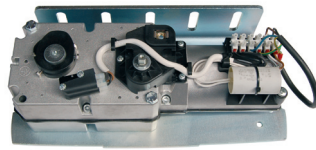

Swing Gates

Blitz

230 V, 120V and 24 V irreversible electromechanical pivoting arm actuator for swing gates with leaves up to 3 m in length and weighing 800 kg

The irreversible nature of the motor guarantees the effective locking of the leaves. However, in the absence of power, the gate can be operated manually by simply rotating the internal release lever. Access to the internal release lever is protected by a hatch with a personalised key

Single version for both right and left leaves

Anti-shear pivoted arm

Protective hatch with customized key

Internal release lever

Built-in cabled limit switches: for fewer connections and speed of installation

BLITZ 24V:

24 VDC version for swing gates with leaves weighing up to 800 kg. Ideal for intensive use

Technical features

Blitz models	Blitz 24V (22E002)	Blitz 120V (22E003)	Blitz 230V (22E001)
Power supply	24 VDC	120 V - 60 Hz	230 V - 50 Hz
Idling current	1,5 A	3,8 A	1,8 A
Full load current	1,5 A	4,5 A	2,5 A
Max. power	45 W	400 W	400 W
Capacitor	-	30 µF	8 µF
Operating speed	1,2÷1,8 Rpm	1,9 Rpm	1,6 Rpm
Torque	320 Nm	340 Nm	340 Nm
Working temperature	-30 / +60 °C	-30 / +60 °C	-30 / +60 °C
Thermoprotection	-	140 °C	140 °C
Protection	IP 34	IP 34	IP 34
Working cycle	80 %	20 %	20 %
Motor weight	14,6 Kg	14,6 Kg	14,6 Kg

Equipment for standard installation

1	BLITZ 230 V actuator	(cable 4 x 1 mm ²) (Blitz 24V :cable 1,5 x 2 mm ²)
2	CITY 1 advanced control unit	(cable 3 x 1,5 mm ²)
3	Flashing light	(cable 2 x 1,5 mm ²)
8 4	Pair of photocell detectors	(RX : cable 4 x 1 mm ²) (TX : cable 2 x 1 mm ²)
5	External keypad switch (radio) Plug-in radio card	(cable 2 x 1 mm ²)
6	PHOENIX dual channel transmitter	
7	Tuned antenna	(cable RG-58)