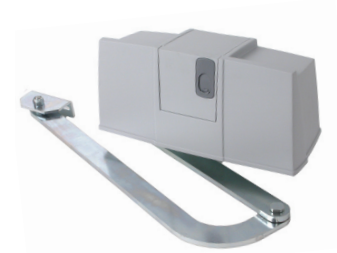

Swing Gates

Blitz

230 V, 120V and 24 V irreversible electromechanical pivoting arm actuator for swing gates with leaves up to 3 m in length and weighing 800 kg

The irreversible nature of the motor guarantees the effective locking of the leaves. However, in the absence of power, the gate can be operated manually by simply rotating the internal release lever. Access to the internal release lever is protected by a hatch with a personalised key

Single version for both right and left leaves

Anti-shear pivoted arm

Protective hatch with customized key

Internal release lever

Built-in cabled limit switches: for fewer connections and speed of installation

BLITZ 24V:

24 VDC version for swing gates with leaves weighing up to 800 kg. Ideal for intensive use

Technical features

Blitz models	Blitz 24V (22E002)	Blitz 120V (22E003)	Blitz 230V (22E001)
Power supply	24 VDC	120 V - 60 Hz	230 V - 50 Hz
Idling current	1,5 A	3,8 A	1,8 A
Full load current	1,5 A	4,5 A	2,5 A
Max. power	45 W	400 W	400 W
Capacitor	-	30 µF	8 µF
Operating speed	1,2÷1,8 Rpm	1,9 Rpm	1,6 Rpm
Torque	320 Nm	340 Nm	340 Nm
Working temperature	-30 / +60 °C	-30 / +60 °C	-30 / +60 °C
Thermoprotection	-	140 °C	140 °C
Protection	IP 34	IP 34	IP 34
Working cycle	80 %	20 %	20 %
Motor weight	14,6 Kg	14,6 Kg	14,6 Kg

Operating limits	
Leaf length (m)	Weight (Kg)
3	500
2,5	600
2	800

Swing Gates

Dimensions

Guide to residential installation

The installation of safety edges on fixed parts or moving leaves is essential in cases where a comprehensive risk analysis of motorised doors requires it