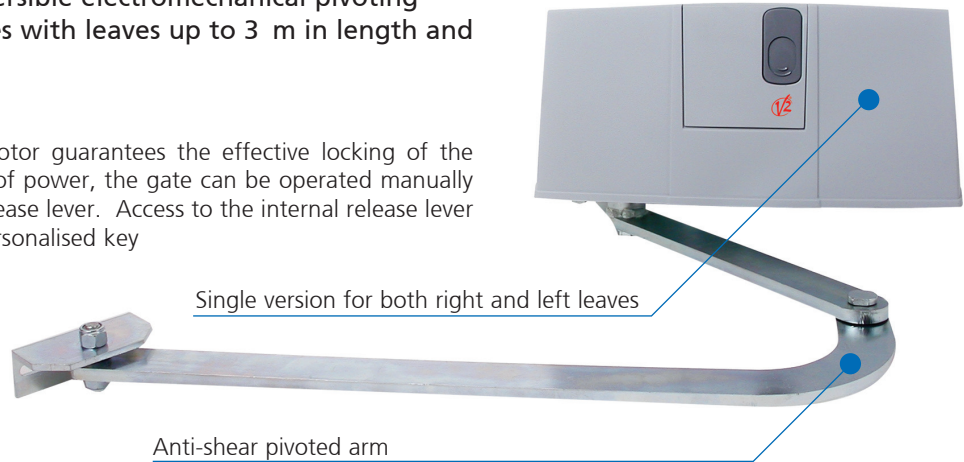

Swing Gates

Blitz

230 V, 120V and 24 V irreversible electromechanical pivoting arm actuator for swing gates with leaves up to 3 m in length and weighing 800 kg

The irreversible nature of the motor guarantees the effective locking of the leaves. However, in the absence of power, the gate can be operated manually by simply rotating the internal release lever. Access to the internal release lever is protected by a hatch with a personalised key

Single version for both right and left leaves

Anti-shear pivoted arm

Protective hatch with customized key

Internal release lever

Built-in cabled limit switches: for fewer connections and speed of installation

BLITZ 24V:

24 VDC version for swing gates with leaves weighing up to 800 kg. Ideal for intensive use

Technical features

Blitz models	Blitz 24V (22E002)	Blitz 120V (22E003)	Blitz 230V (22E001)
Power supply	24 VDC	120 V - 60 Hz	230 V - 50 Hz
Idling current	1,5 A	3,8 A	1,8 A
Full load current	1,5 A	4,5 A	2,5 A
Max. power	45 W	400 W	400 W
Capacitor	-	30 µF	8 µF
Operating speed	1,2÷1,8 Rpm	1,9 Rpm	1,6 Rpm
Torque	320 Nm	340 Nm	340 Nm
Working temperature	-30 / +60 °C	-30 / +60 °C	-30 / +60 °C
Thermoprotection	-	140 °C	140 °C
Protection	IP 34	IP 34	IP 34
Working cycle	80 %	20 %	20 %
Motor weight	14,6 Kg	14,6 Kg	14,6 Kg

Operating limits	
Leaf length (m)	Weight (Kg)
3	500
2,5	600
2	800

Swing Gates

Dimensions

Guide to residential installation

The installation of safety edges on fixed parts or moving leaves is essential in cases where a comprehensive risk analysis of motorised doors requires it