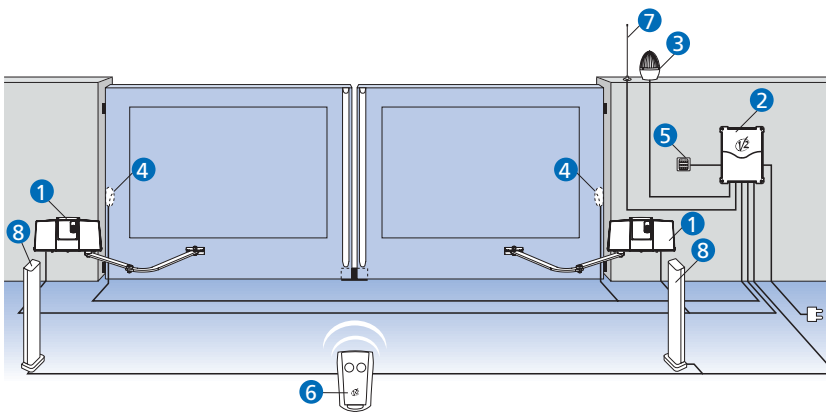

Single version for both right and left leaves

Anti-shear pivoted arm

Protective hatch with customized key

Internal release lever

Built-in cabled limit switches: for fewer connections and speed of installation

Operating limits	
Leaf length (m)	Weight (Kg)
3	500
2,5	600
2	800

Swing Gates

Dimensions

Guide to residential installation

The installation of safety edges on fixed parts or moving leaves is essential in cases where a comprehensive risk analysis of motorised doors requires it

Equipment for standard installation

1	BLITZ 230 V actuator	(cable 4 x 1 mm ²) (Blitz 24V :cable 1,5 x 2 mm ²)
2	CITY 1 advanced control unit	(cable 3 x 1,5 mm ²)
3	Flashing light	(cable 2 x 1,5 mm ²)
8 4	Pair of photocell detectors	(RX : cable 4 x 1 mm ²) (TX : cable 2 x 1 mm ²)
5	External keypad switch (radio) Plug-in radio card	(cable 2 x 1 mm ²)
6	PHOENIX dual channel transmitter	
7	Tuned antenna	(cable RG-58)